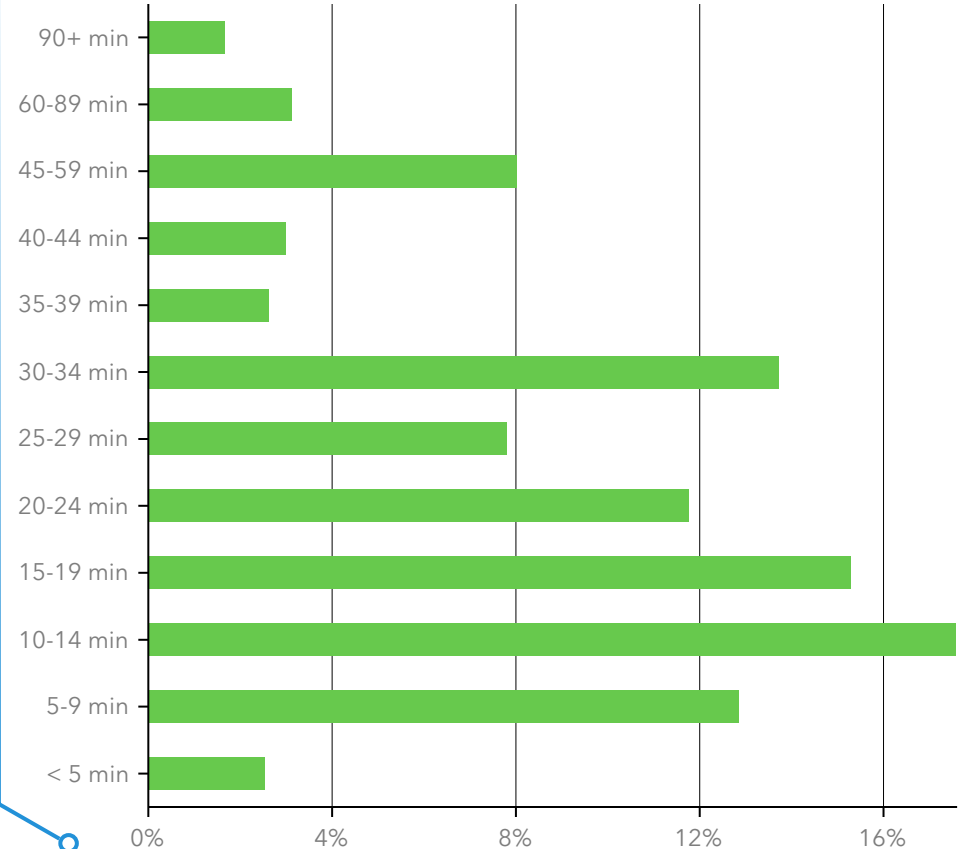

COMMUTE PROFILE

Titusville City, FL

This infographic provides information about how population age 16+ travels to work. This data comes from the American Community Survey (ACS) from the US Census Bureau. Read an in-depth analysis on the ACS documentation page.

WORKERS

19,118

ACS Workers Age 16+

80.0%

Drove Alone to Work

TRANSPORTATION TO WORK

0.6%

Took Public Transportation

8.7%

Carpooled

1.2%

Walked to Work

0.7%

Bike to Work

TRAVEL TIME TO WORK

Percent of Workers